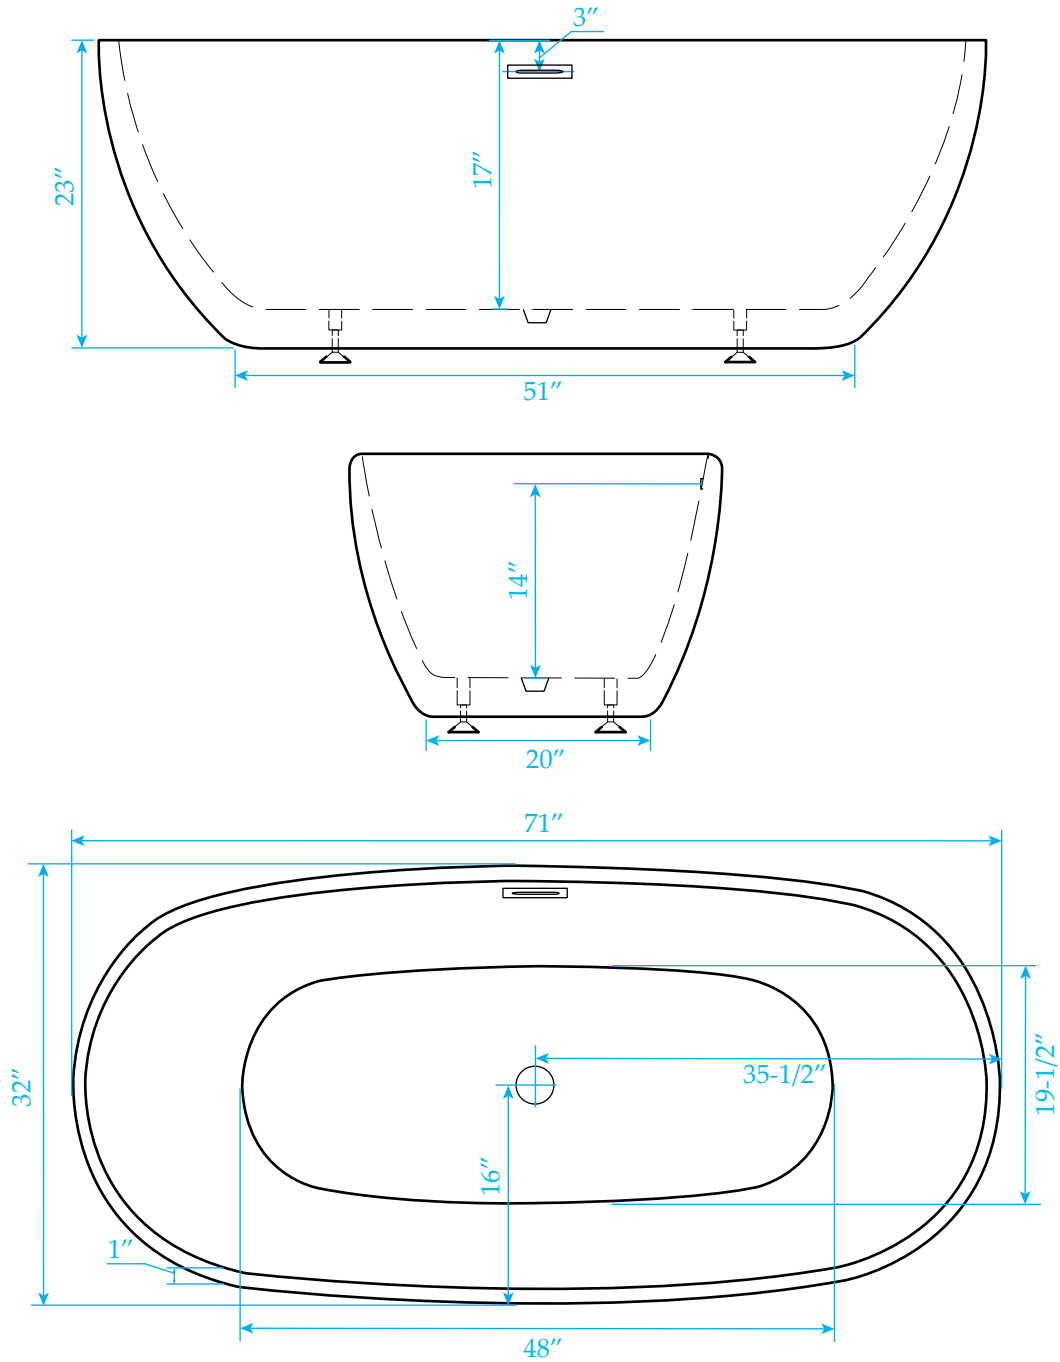

WYNDHAM COLLECTION

Exterior Size - 71"L x 32"W x 23"H
Interior Size - 69"L x 30"W x 17"H
Depth at Drain - 17"
Drain To Overflow - 14"
Maximum Fill - 95 Gallons
Note - All Measurements are $\pm 1/2$ "

WC-BTE3061-71